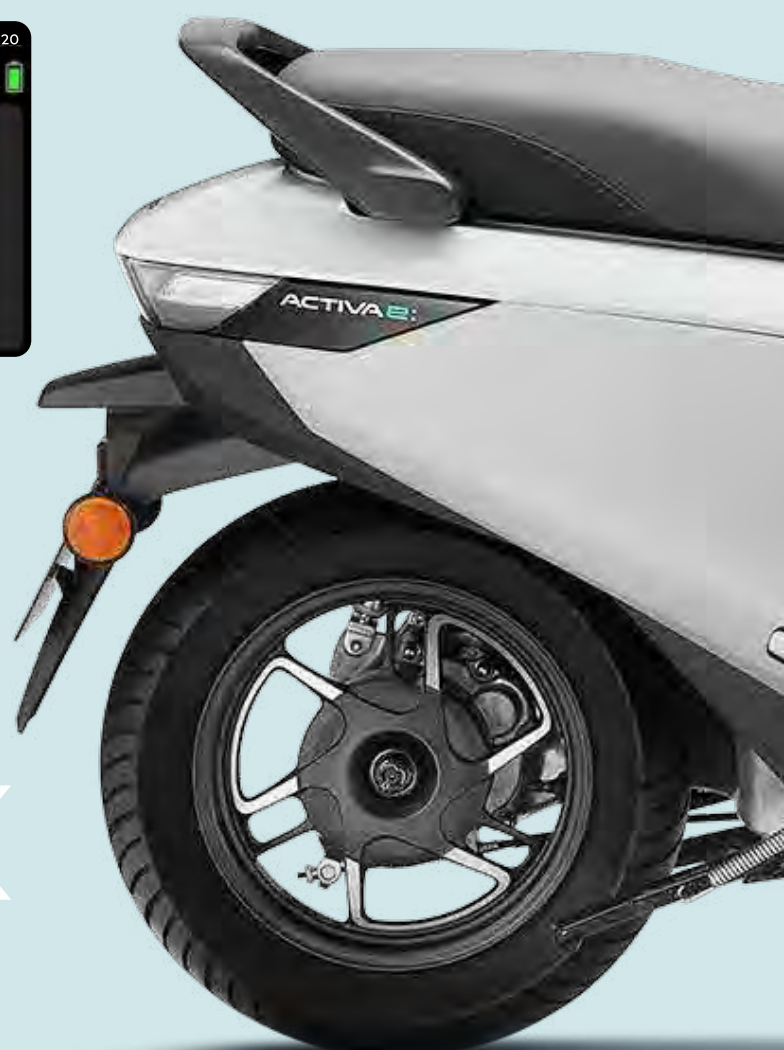

Comfort & Convenience

Effortless Comfort, Unmatched Convenience.

Motor Excellence for Power Performance

- » 6 kW powerful motor that hits 80 km/h efficiently.
- » Smooth & Quick acceleration for effortless rides.

Engineered for confident and comfortable rides

Reverse with ease. Enables smooth backward movement for effortless parking and manoeuvring in tight spaces.

Twin-fork suspension for smooth, confident rides.

Disc brake provides control and confidence during quick stops.

Integrated frame and power unit
Exclusively designed for swappable battery to enhance structure, stability, and rigidity of vehicle.

Dual Pockets with 40W USB-C Port
Enjoy your ride. It provides quick charging to your smartphone, power bank, earphones on the go.